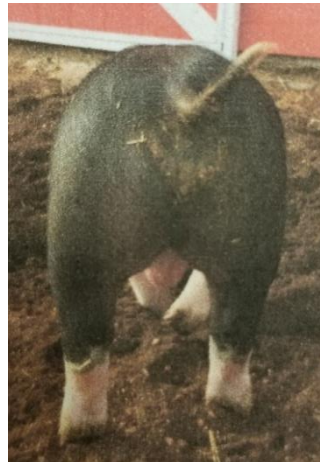

Reminder for 4-H siblings: The pig you ID MUST be the same pig you enter and show at the county fair.
All exhibitors must fill out and sign an Animal Care and Housing Form.

Swine ID Photo Tips

You must include color photos of the following views of your pig:

1. Right Side
2. Left Side
3. Front
4. Rear

The DC Fair tag AND ear notches MUST be clear in at least ONE photo. Exhibitor must be in at least ONE photo with their face clearly visible. 4Honline only allows the submission of 4 photos so please try to make sure the 4-Her is in one of the 4 pictures. If you run into problems feel free to convert 1 picture and upload as a PDF or simply email Kirsten at Kirsten.Cowan@colostate.edu.

Example photos

Please center the subjects in the photo. Be sure the **whole** pig is visible. Be sure the 4-H member is close enough so we can see their face.

LEFT SIDE VIEW

REAR VIEW

RIGHT SIDE VIEW WITH CLEAR TAG

PHOTO WITH YOUTH AND PIG

FRONT VIEW WITH EAR NOTCHES

2021-2022 Douglas County Fair Market Swine Identification

Exhibitor Name: _____

Club: _____ 4-H _____ FFA _____

DC Fair Tag # _____ Sex _____ Description: _____
(G=Gilt or B= Barrow) (coat coloring and markings)